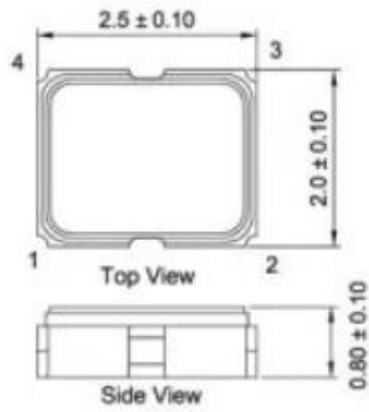

100MHZ active crystal oscillator SMD crystal oscillator 70505 \* 7 original --XSDKJ

PAD FUNCTION:  
1: ENABLE CONTROL  
2: GND  
3: OUT  
4: VDD

Units: mm