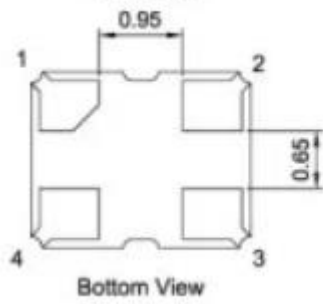

100MHZ active crystal oscillator SMD crystal oscillator 70505 \* 7 original --XSDKJ

PAD FUNCTION:  
1: ENABLE CONTROL  
2: GND  
3: OUT  
4: VDD

Units: mm