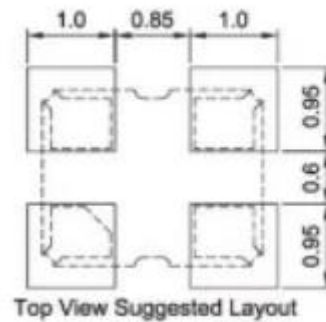

100MHZ active crystal oscillator SMD crystal oscillator 70505 \* 7 original --XSDKJ

PAD FUNCTION:  
1: ENABLE CONTROL  
2: GND  
3: OUT  
4: VDD

Units: mm